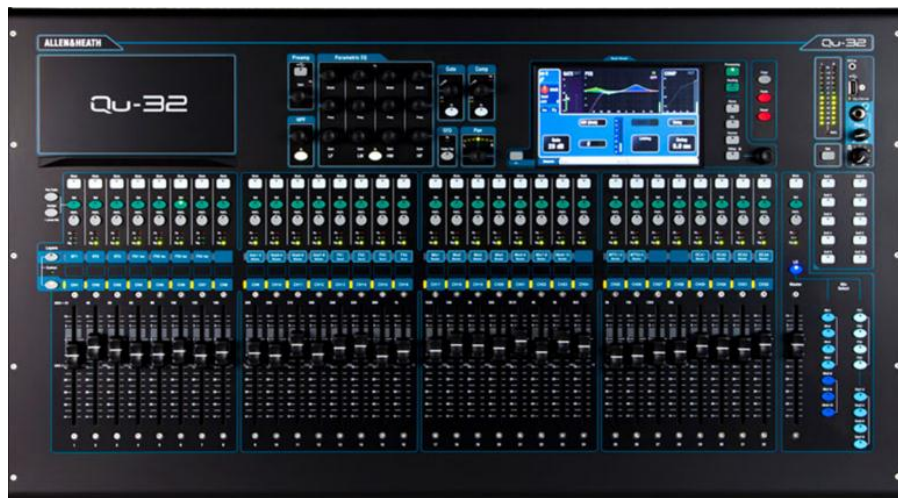

SOUND AND BACKLINE.

LINE ARRAY SYSTEM

DVA T12 Compact Units

Our active line array modules comprise of DVA T12 units and ultra-low frequency sub bass DVA S30n woofers. The powerful DVA T12's can be flown or stacked depending on the setup environment.

Portable PA System.

Professional Stage Monitors

We have a wide selection of pro mixers and controllers accompanied by an experienced technical team.

Mackie DL 1608

Digital Mixers

Allen & Heath QU 32

Analogue Mixers