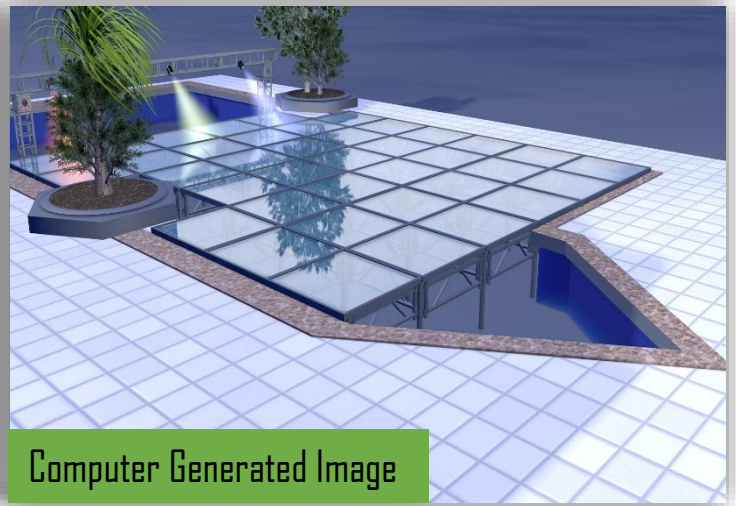

Circular Glass & Boards

These small circular structures bring a unique aspect to your event

Triangular Board/Glass Stage

Hybrid Circular Using Glass & Boards

DESIGN & CONCEPTS

At Sound Fusion, we believe that every event should be unique to its nature and that is why we provide our clients with the opportunity to customize and conceptualize their functions. What better way to do this than 3d imagery and Computer Generated Image (CGI) design?

Real Pool.

Computer Generated Image

Checkerboard Stage Concept

Glass Runway Concept

INTERACTIVE DANCEFLOOR

The interactive dance floor is comprised of tiles/panels that light up in various shapes and patterns making your event truly a sight to behold. It can be set up to glow various effects when stepped/danced on. It can also display corporate logos and taglines.