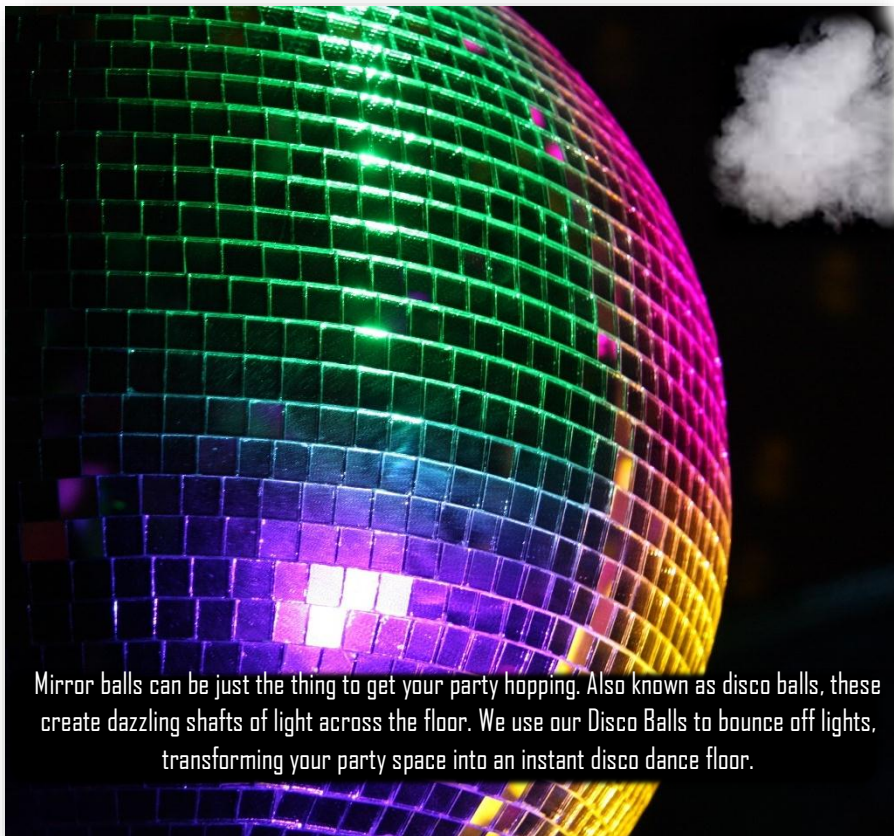

The PMW-EX3 combines a state-of-the-art, non-linear XDCAM workflow with simply the best HD quality yet seen in a semi-shoulder camcorder.

PARTY ACCESSORIES

Mirror balls can be just the thing to get your party hopping. Also known as disco balls, these create dazzling shafts of light across the floor. We use our Disco Balls to bounce off lights, transforming your party space into an instant disco dance floor.