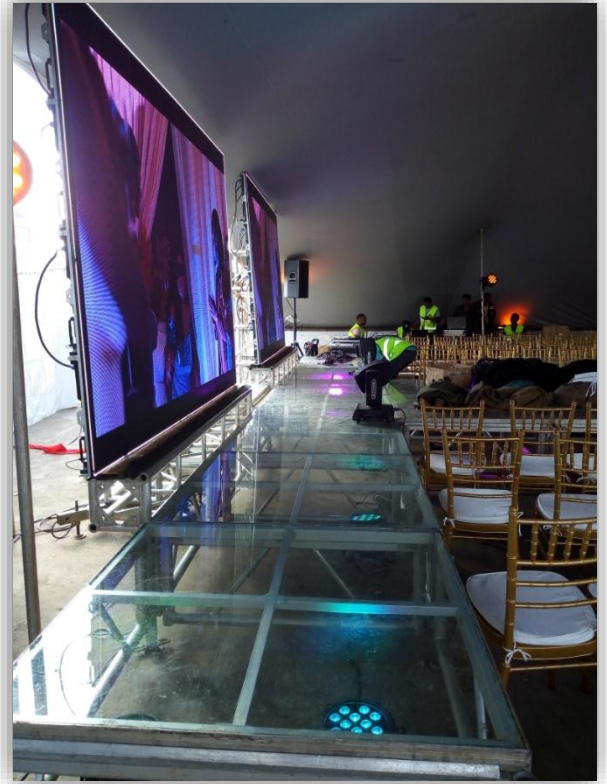

Shure Cordless Mics and Wireless Receivers

Headset Microphones

Goose Neck Mics

In Ear Mini XLR Omni-Directional Microphone

SCREENS

We have a wide selection of screens ranging from plasma to projector to excellent quality LED Panels which can be setup in strategic locations.

The LED Panels Graphics Mirrored by The Glass Stage Panels

The LED Screens Create an Amazing Mirror Effect When Coupled with The Glass Stage.

Versatile

It can be used in large or small setups to fit into the convenience of your function