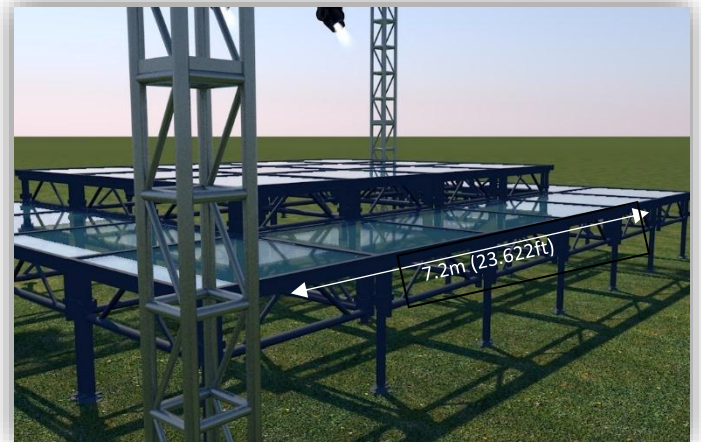

Real Pool.

Computer Generated Image

Checkerboard Stage Concept

Glass Runway Concept

INTERACTIVE DANCEFLOOR

The interactive dance floor is comprised of tiles/panels that light up in various shapes and patterns making your event truly a sight to behold. It can be set up to glow various effects when stepped/danced on. It can also display corporate logos and taglines.