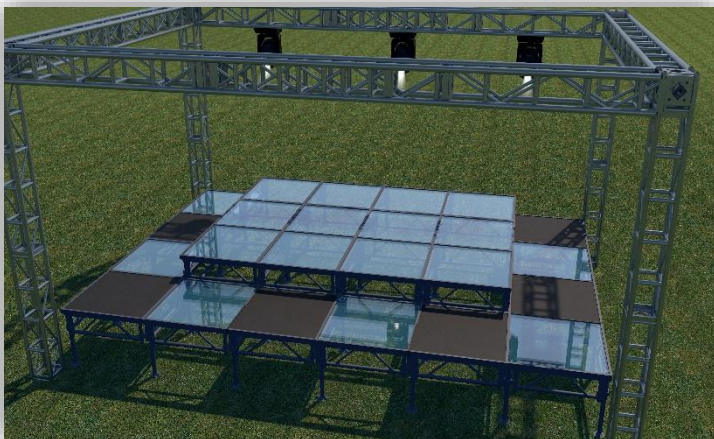

Real Pool.

Computer Generated Image

Checkerboard Stage Concept

Glass Runway Concept

INTERACTIVE DANCEFLOOR

The interactive dance floor is comprised of tiles/panels that light up in various shapes and patterns making your event truly a sight to behold. It can be set up to glow various effects when stepped/danced on. It can also display corporate logos and taglines.