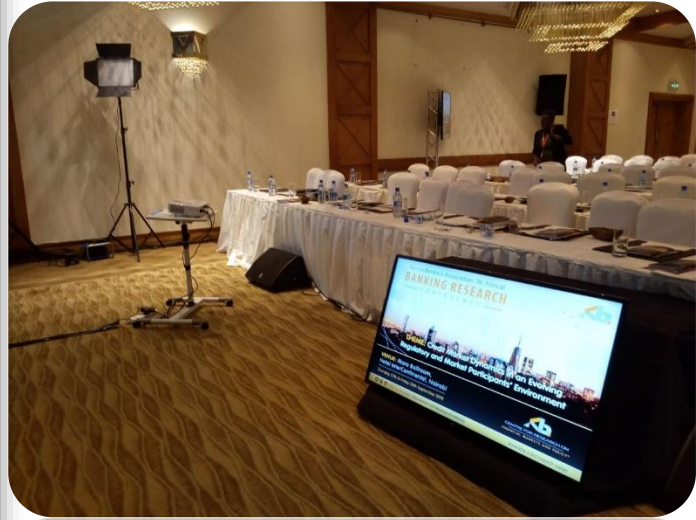

The LED Panels Graphics Mirrored by The Glass Stage Panels

The LED Screens Create an Amazing Mirror Effect When Coupled with The Glass Stage.

Versatile

It can be used in large or small setups to fit into the convenience of your function