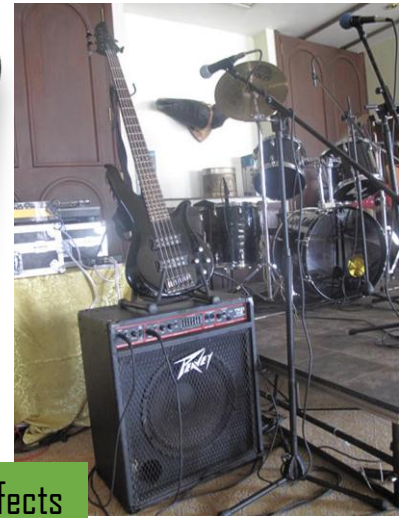

Professional Guitars, Combos & Effects