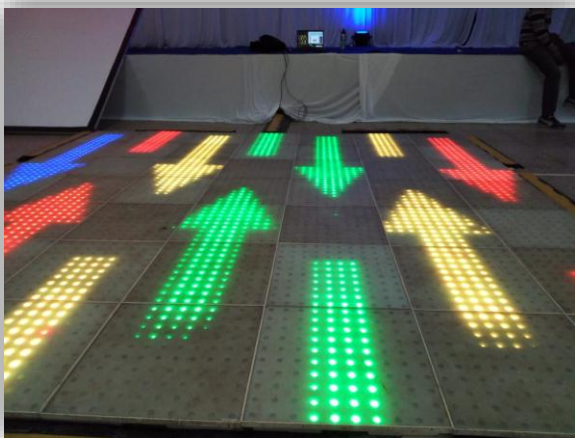

The LED Panels Graphics Mirrored by The Glass Stage Panels

The LED Screens Create an Amazing Mirror Effect When Coupled with The Glass Stage.

Versatile

It can be used in large or small setups to fit into the convenience of your function

Circular Glass & Boards

These small circular structures bring a unique aspect to your event

Triangular Board/Glass Stage

Hybrid Circular Using Glass & Boards

DESIGN & CONCEPTS

At Sound Fusion, we believe that every event should be unique to its nature and that is why we provide our clients with the opportunity to customize and conceptualize their functions. What better way to do this than 3d imagery and Computer Generated Image (CGI) design?

Real Pool.

Computer Generated Image

Checkerboard Stage Concept

Glass Runway Concept

INTERACTIVE DANCEFLOOR

The interactive dance floor is comprised of tiles/panels that light up in various shapes and patterns making your event truly a sight to behold. It can be set up to glow various effects when stepped/danced on. It can also display corporate logos and taglines.