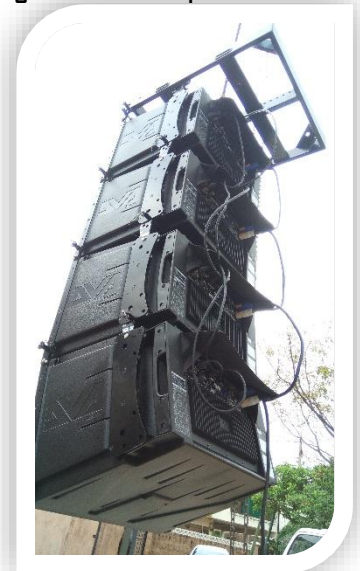

SOUND AND BACKLINE.

LINE ARRAY SYSTEM

Our active line array modules comprise of DVA T12 units and ultra-low frequency sub bass DVA S30n woofers. The powerful DVA T12's can be flown or stacked depending on the setup environment.