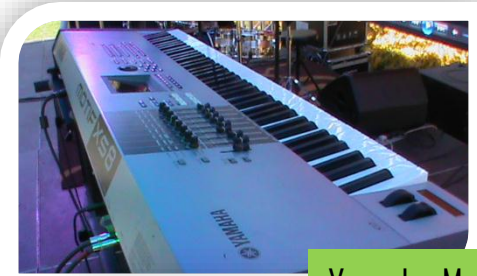

BACKLINE

Our state of the art backline gear comprises of equipment from leading brands such as Allen and Heath, Yamaha Motif, Senheiser, Marshall, Fender, and Bose.

Yamaha Motif X58