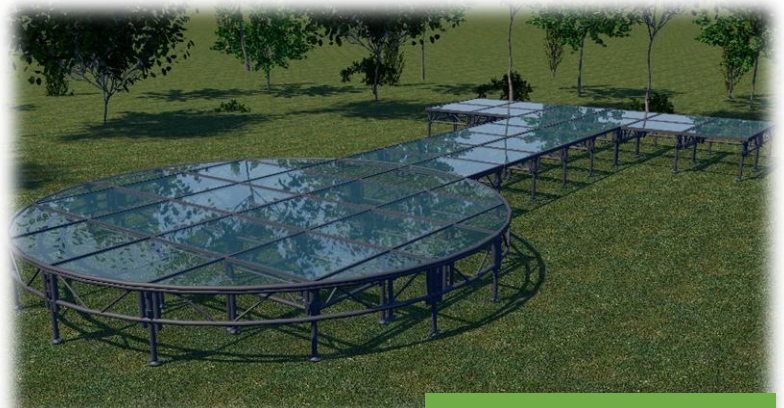

Glass Runway Concept