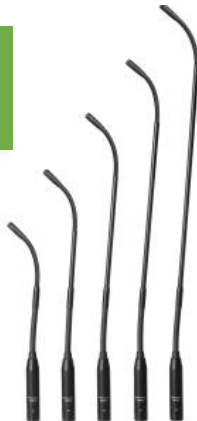

Shure Cordless Mics and Wireless Receivers

Goose Neck Mics